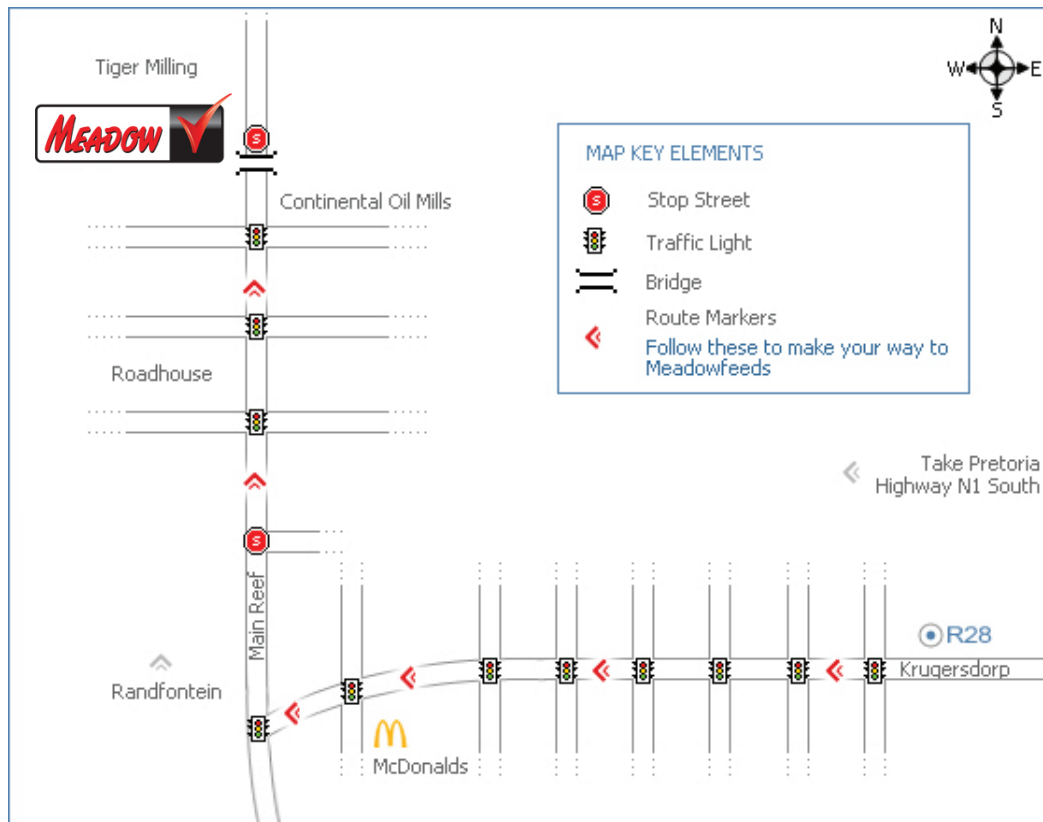

Directions to Meadow Feeds - Randfontein

Directions From Pretoria to Randfontein

- Take the Pretoria highway (N1 South) continue straight.
- Follow Krugersdorp (R28).
- Continue through Krugersdorp (go through 7 sets of robots, you will see McDonalds on your left).
- At the next robot turn right to Randfontein.
- Continue straight through 2 sets of robots, you will see Uncle Harry's Roadhouse on your left.
- Continue straight, through 2 robot intersections - over bridge to stop.
- Continental Oil Mills is on your right and Tiger Milling and Meadow Feeds on your left.
- Turn left into the main gate.

Directions From Sandton to Randfontein

- Get on the Western Bypass.
- Take 14th Avenue off-ramp.
- Onto William Nicol North.
- Join at Ontdekkers Road.
- Turn right onto Ontdekkers Road and continue.
- The road becomes known as Voortrekker Road.