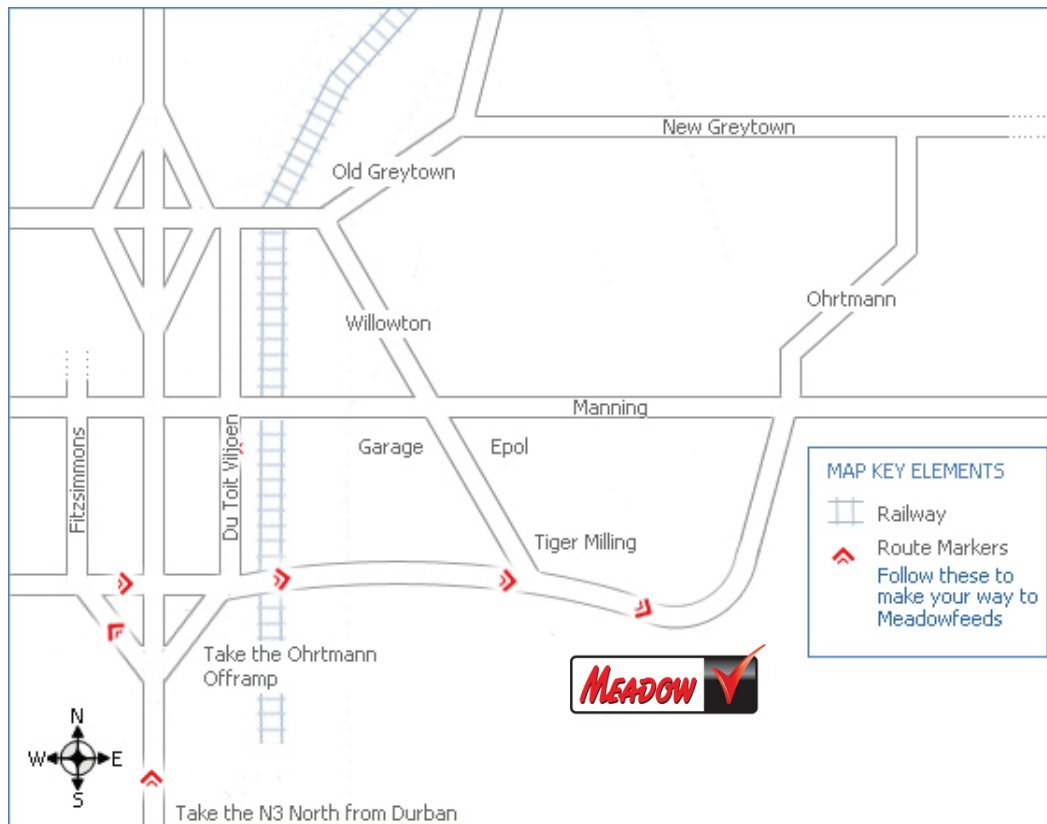

Directions to Meadow Feeds - Pietermaritzburg

Directions from Durban to Pietermaritzburg

- Continue on N3 passing Hilton turnoff and Chatterton turnoff.
- On your left hand you will see a mall being built.
- The next off ramp will be CHURCH STREET/GREYTOWN ROAD.
- Take this off ramp and keep to your left.
- At the intersection turn left and then to your right.
- Turn right at the next intersection which is Willowton Road.
- Continue with Willowton Road passing Epol, the post office and a garage.
- You will see Tiger Milling and Meadow Feeds.
- Turn left and the next set of Gates are Meadow Feeds on your right.