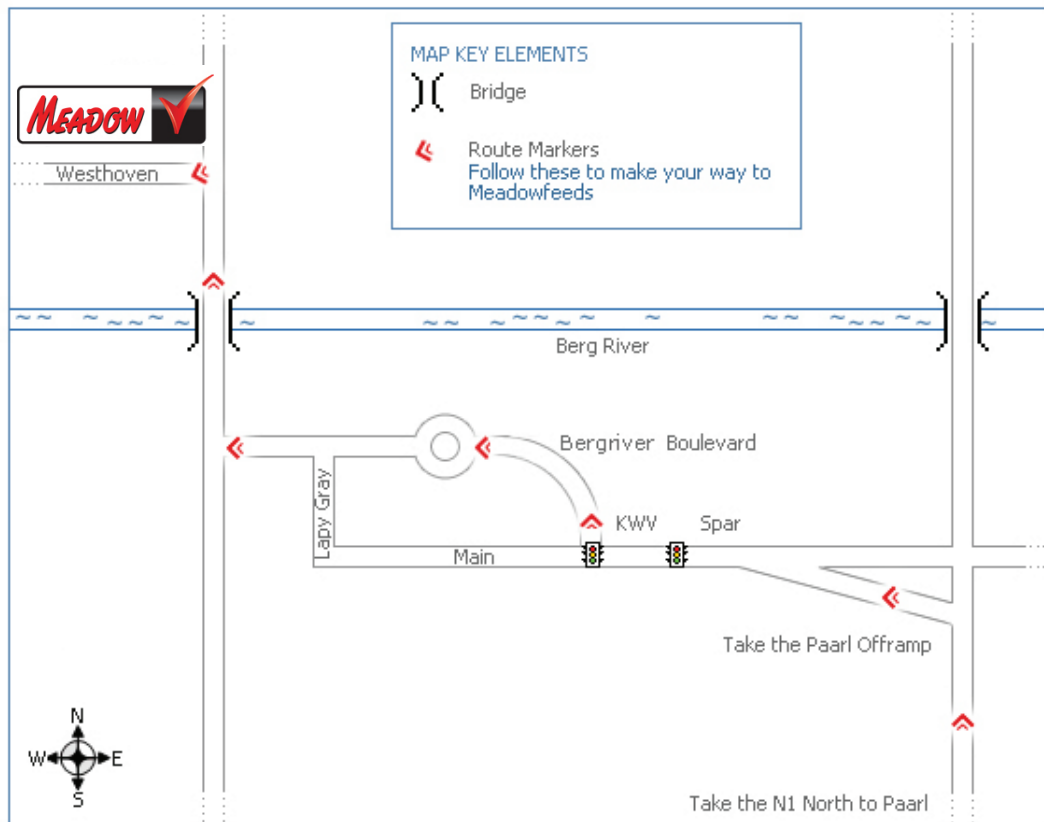

## Directions to Meadow Feeds -Paarl

## Directions from Cape Town International Airport to Paarl

- Once out of the parking, cross over the traffic light.
- Pass BP Garage on your left.
- Pass Borchards Quarry onramp on your left.
- Take the next onramp to your left - Somerset West (N2).
- Take the first Bellville (R300) offramp.
- Continue on the R300 until you see N1 Paarl.
- Take the N1 North to Paarl
- Take the first Paarl offramp (R45 or Exit 55).
- Turn Left into Main Street.
- Keep driving along Main Street.
- Pass the Spar on the right hand side.
- Through the traffic light at the Spar.
- Past KVV on the right.
- Next traffic light turn right into Berg River Boulevard, keep along Berg River Boulevard.
- Straight across the circle. Eventually come to a T junction with a traffic light.
- Turn right over the Berg River (You will see the Meadow Factory) on left.
- Turn left immediately after the bridge into Westhoven Street.
- Park at the Meadow reception on you right hand side.