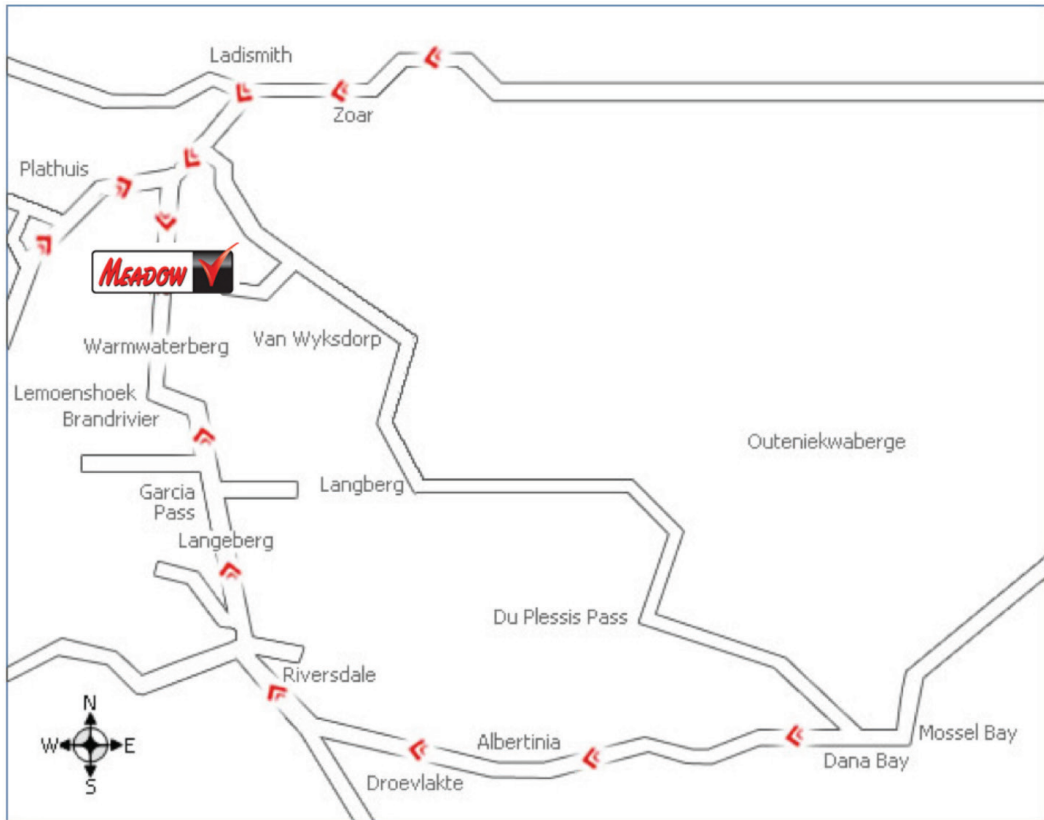

Directions to Meadow Feeds - Ladismith

Directions from Riversdal

- Continue along R323 (North) from Riversdal in the direction of Ladismith for 63km.
- You find Meadow Ladismith on the left.

Directions from Ladismith

- Continue along R62 (direction Barrydale) for 14kms and take R323 (South).
- Continue along R323 (direction Riversdale) for 7km.
- You find Meadow Ladismith on the left.

Directions from Barrydale

- Continue along R62 (direction Ladismith) for 62km.
- Turn right onto R323 (direction Riversdale).
- Continue for 7km.
- You find Meadow Ladismith on the left.