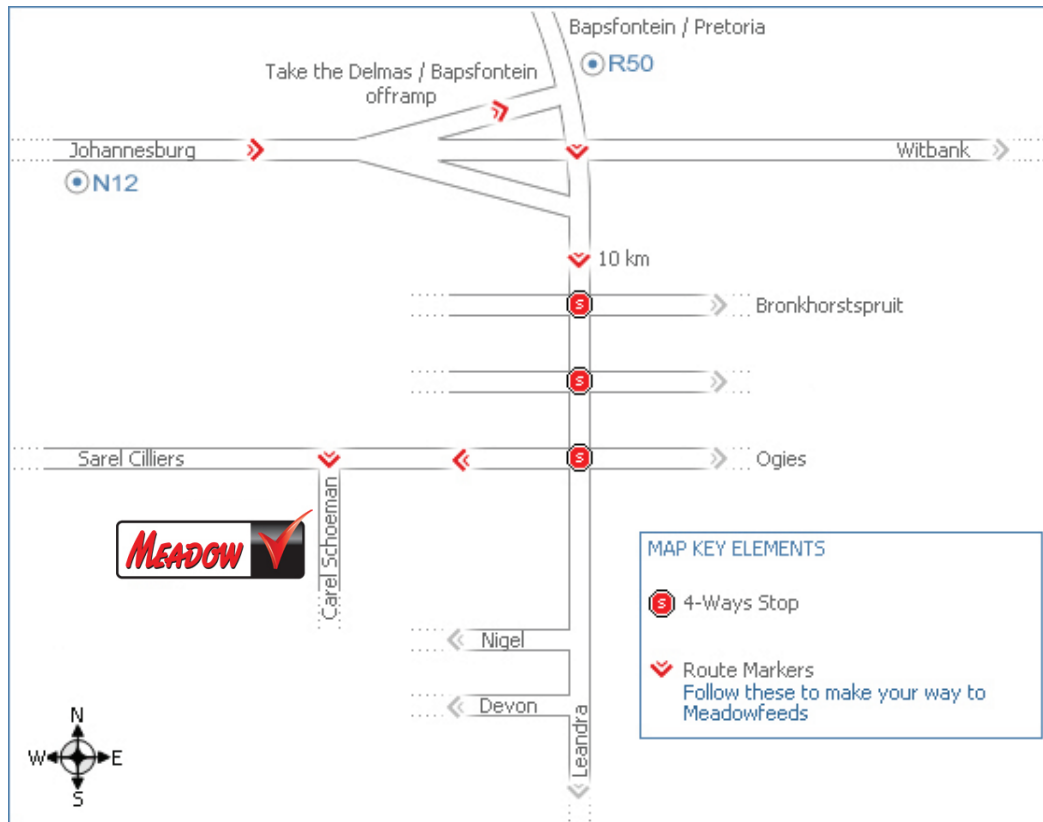

Directions to Meadow Feeds - Delmas

Directions from Johannesburg to Delmas

- From the N12 (Jhb-Witbank) highway turn towards Delmas at the Delmas/Bapsfontein offramp.
- Cross the first 4-way stop - golf course on your right hand side.
- Cross the next 3-way stop.
- At the next 4-way stop turn right into Sarel Cilliers street.
- Pass the Agri/OTK and BP garage premises on your left hand side.
- Turn left towards the Admin block of Meadow Feeds about 100m after the BP garage.